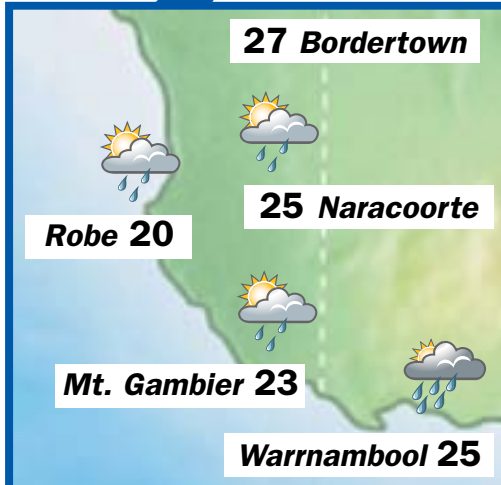

TIDES

Beachport

Today:		
H:	1:36am	1.1m
L:	8:25am	0.4m
H:	12:50pm	0.6m
L:	6:46pm	0.1m

Tomorrow:		
H:	2:02am	1.1m
L:	8:54am	0.4m
H:	1:07pm	0.6m
L:	7:05pm	0.1m

Saturday:		
H:	2:29am	1.1m
L:	9:22am	0.4m
H:	1:24pm	0.6m
L:	7:24pm	0.1m

Sunday:		
H:	2:56am	1.1m
L:	9:50am	0.5m
H:	1:34pm	0.6m
L:	7:45pm	0.1m

Monday:		
H:	3:24am	1.0m
L:	10:19am	0.5m
H:	1:36pm	0.6m
L:	8:04pm	0.2m

Tuesday:		
H:	3:53am	0.9m
L:	10:58am	0.5m
H:	1:26pm	0.6m
L:	8:22pm	0.2m

Port Macdonnell		
Today:		
H:	1:41am	1.2m
L:	8:19am	0.5m
H:	12:34pm	0.7m
L:	6:45pm	0.2m
Tomorrow:		
H:	2:04am	1.2m
L:	8:41am	0.5m
H:	12:45pm	0.7m
L:	7:02pm	0.2m
Saturday:		
H:	2:28am	1.2m
L:	9:03am	0.6m
H:	12:58pm	0.7m
L:	7:23pm	0.2m
Sunday:		
H:	2:55am	1.2m
L:	9:30am	0.6m
H:	1:14pm	0.7m
L:	7:49pm	0.2m
Monday:		
H:	3:29am	1.1m
L:	9:59am	0.6m
H:	1:30pm	0.7m
L:	8:14pm	0.3m
Tuesday:		
H:	4:07am	1.1m
L:	10:30am	0.7m
H:	1:38pm	0.7m
L:	8:25pm	0.4m

THE WORLD

World conditions yesterday

City	Weather	Max	Min
Athens	fine	21	12
Auckland	showers	22	13
Bangkok	fog	32	22
Beijing	cloudy	14	3
Berlin	cloudy	16	8
Christchurch	showers	24	9
Denpasar	cloudy	33	25
Dublin	sunny	13	11
Hong Kong	fine	26	22
Honolulu	showers	31	22
Jakarta	rain	28	25
Johannesburg	fine	26	13
Kuala Lumpur	storms	32	24
London	sunny	14	11
Los Angeles	showers	15	10
Madrid	showers	16	9
Moscow	rain	2	1
New Delhi	fog	31	17
New York	sunny	13	5
Noumea	rain	27	21
Paris	fine	15	11
Auckland	showers	22	13
Port Vila	storms	30	21
Seoul	cloudy	17	7
Singapore	storms	33	24
Suva	storms	30	24
Tel Aviv	showers	22	18
Tokyo	fine	19	10
Vancouver	sunny	5	-1
Wellington	fine	20	10

ENJOY YOUR DAY WITH THIS PAGE BROUGHT TO YOU BY

BAXTER
hire equipment
reaching new heights

104 Penola Road Mount Gambier
(08) 8725 7700